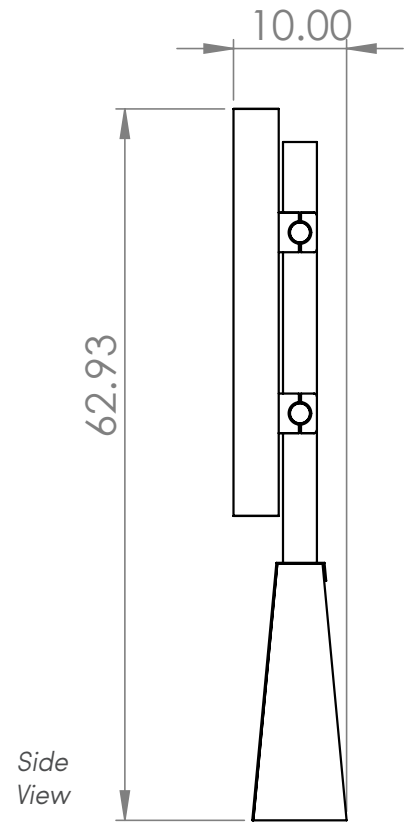

# LEDOD-3

78-1/4"W x 63"H x 10"D

- LED illumination / UL approved
- Powder-coated aluminum frames
- UV resistant, non-glare acrylic panel covers
- Graphics included with purchase

## GRAPHIC

Holds Three  
Graphics sized  
23.3125"W x 35.5"H

ALSO AVAILABLE IN  
**WALLMOUNT**

**LEDOD-3WM**  
(board does not  
include base)  
78-1/4"W x 36"H

## Technical Details & Sizing Information

Base Detail