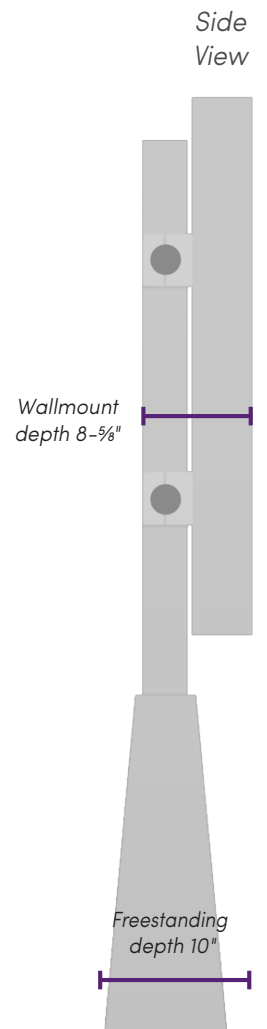

# LEDOD-3

78-1/4"W x 63"H x 10"D

- LED illumination / UL approved
- Powder-coated aluminum frames
- UV resistant, non-glare acrylic panel covers
- Graphics included with purchase

## GRAPHIC

Holds Three  
Graphics sized  
23.3125"W x 35.5"H

ALSO AVAILABLE IN  
**WALLMOUNT**

**LEDOD-3WM**  
(board does not  
include base)  
78-1/4"W x 36"H

### Frame Colors

Midnight  
Black

Mojave  
Tan

Canyon  
Dust

Silver  
Grey

Matte  
Blue

Matte  
Red

## Technical Details & Sizing Information

Base Detail