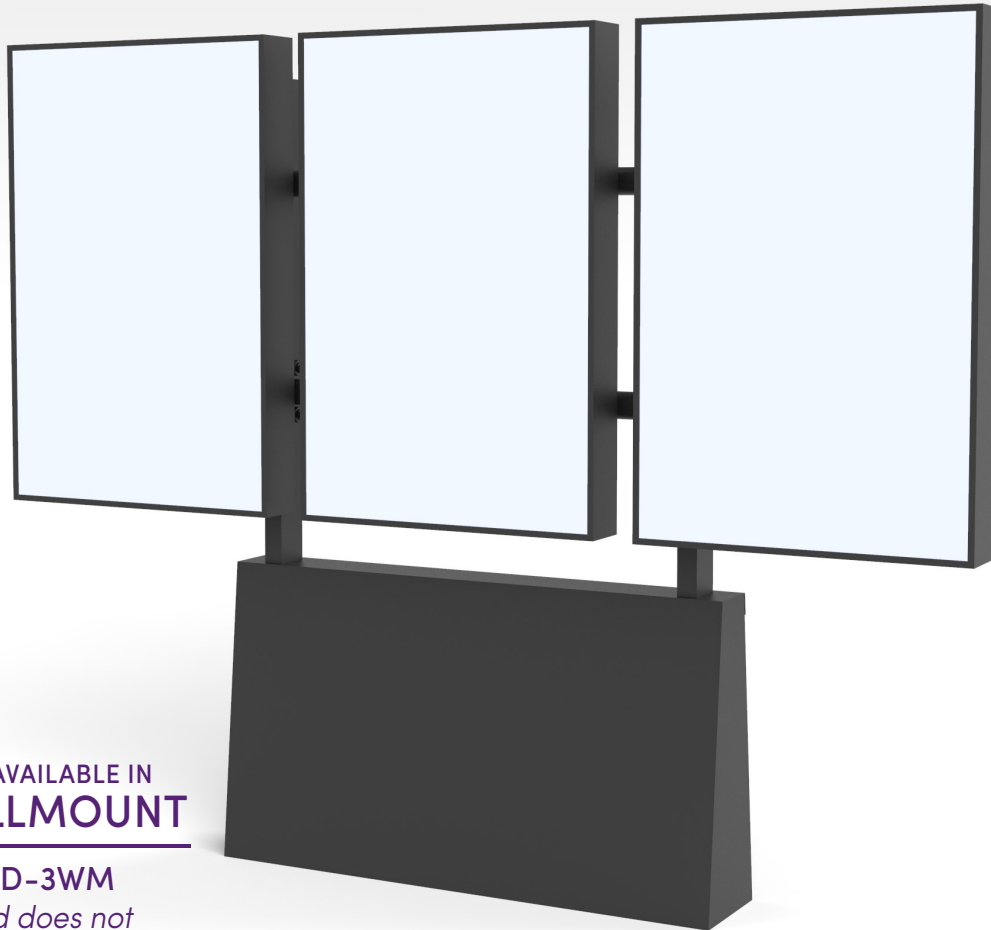

# LEDOD-3

78-1/4"W x 63"H x 10"D

- LED illumination / UL approved
- Powder-coated aluminum frames
- UV resistant, non-glare acrylic panel covers
- Graphics included with purchase

## GRAPHIC

Holds Three  
Graphics sized  
23.3125"W x 35.5"H

ALSO AVAILABLE IN  
**WALLMOUNT**

**LEDOD-3WM**  
(board does not  
include base)  
78-1/4"W x 36"H

### Frame Colors

Midnight  
Black

Mojave  
Tan

Canyon  
Dust

Silver  
Grey

Matte  
Blue

Matte  
Red

# LEDOD-3 (Modern Three Panel)