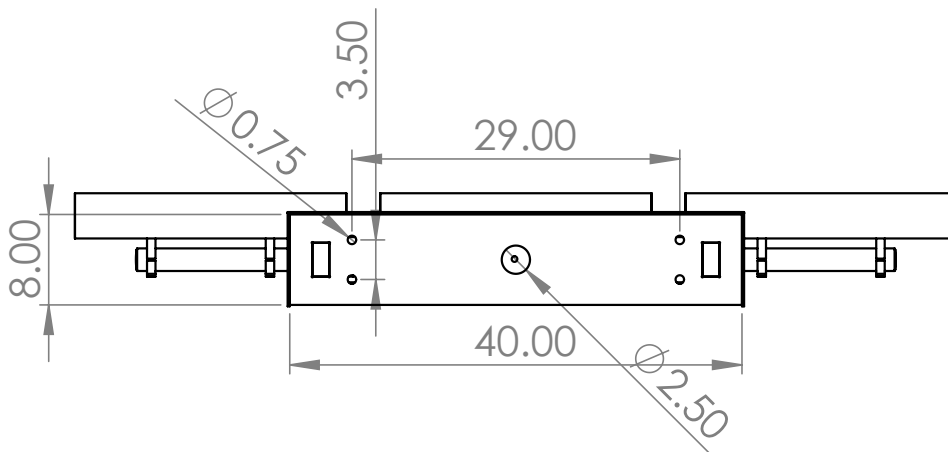

# LEDOD-3

78-1/4"W x 63"H x 10"D

- LED illumination / UL approved
- Powder-coated aluminum frames
- UV resistant, non-glare acrylic panel covers
- Graphics included with purchase

## GRAPHIC

Holds Three  
Graphics sized  
23.3125"W x 35.5"H

ALSO AVAILABLE IN  
**WALLMOUNT**

**LEDOD-3WM**  
(board does not  
include base)  
78-1/4"W x 36"H

## Technical Details & Sizing Information

Base Detail