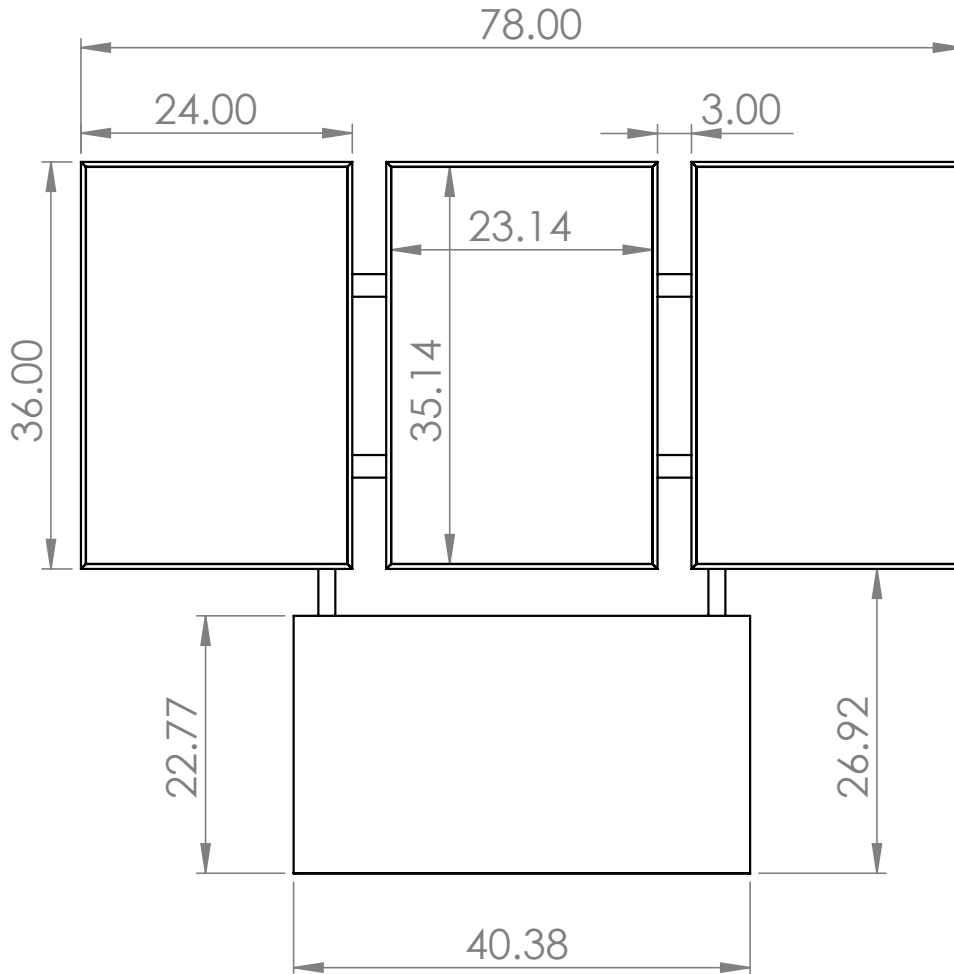

# LEDOD-3

78-1/4"W x 63"H x 10"D

- LED illumination / UL approved
- Powder-coated aluminum frames
- UV resistant, non-glare acrylic panel covers
- Graphics included with purchase

## GRAPHIC

Holds Three  
Graphics sized  
23.3125"W x 35.5"H

ALSO AVAILABLE IN  
**WALLMOUNT**

**LEDOD-3WM**  
(board does not  
include base)  
78-1/4"W x 36"H

## Technical Details & Sizing Information

Base Detail