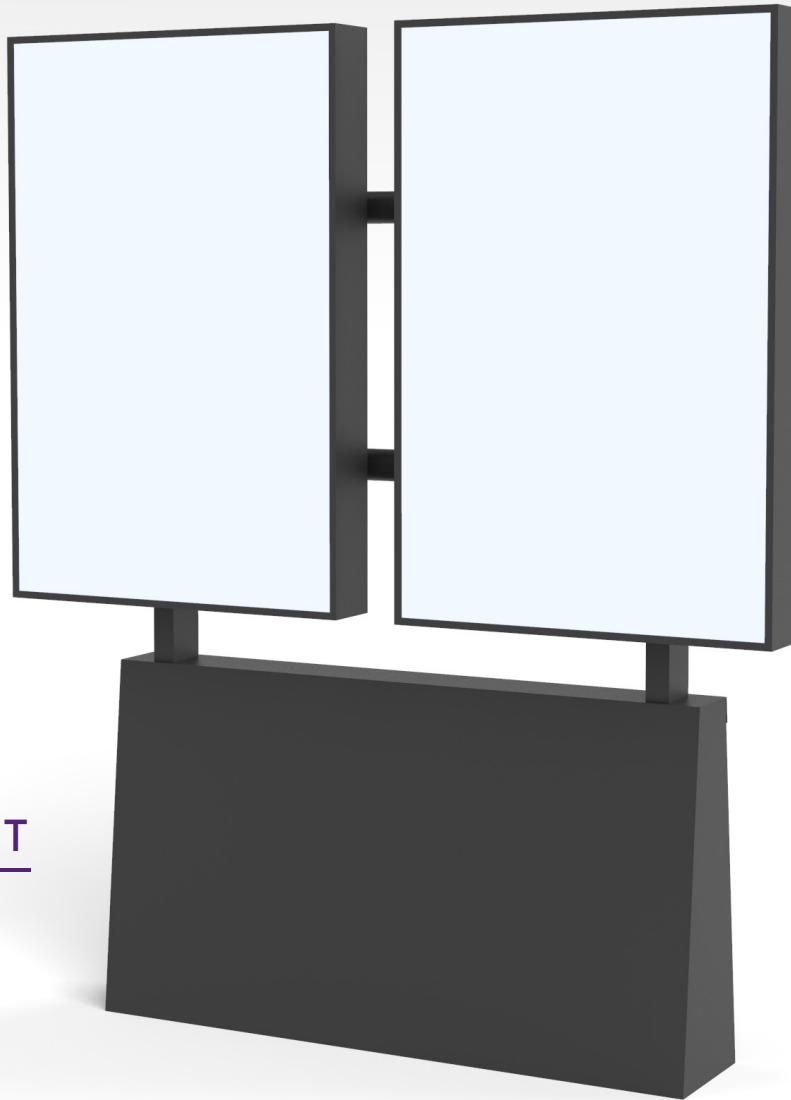

LEDOD-2

51-1/2"W x 63"H x 10"D

- LED illumination / UL approved
- Powder-coated aluminum frames
- UV resistant, non-glare acrylic panel covers
- Graphics included with purchase

GRAPHIC

Holds Two
Graphics sized
23.3125"W x 35.5"H

ALSO AVAILABLE IN WALLMOUNT

LEDOD-2WM
(board does not
include base)
51-1/2"W x 36"H

Side
View

Wallmount
depth 8-5/8"

Freestanding
depth 10"

Frame Colors

Midnight
Black

Mojave
Tan

Canyon
Dust

Silver
Grey

Matte
Blue

Matte
Red

LEDOD-2 (Modern Two Panel)

Technical Details & Sizing Information